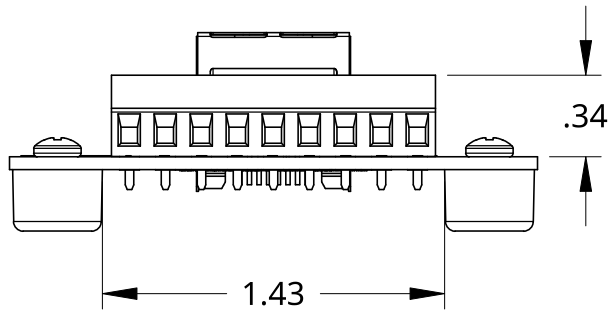

B

B

A

A

 <b>SCHMALZTECH</b>		TITLE ST-RJ45-R-FT			
		DESCRIPTION RJ45 BREAKOUT BOARD W/ FEET			
PHONE: (844) 399-9213	EMAIL: sales@schmalztech.com	WEB: www.schmalztech.com	SIZE <b>A</b>	DWG NO. ST-RJ45-R-FT	REV. <b>0</b>
UNITS INCH	DATE 03/11/2026	SHEET 1 of 1			