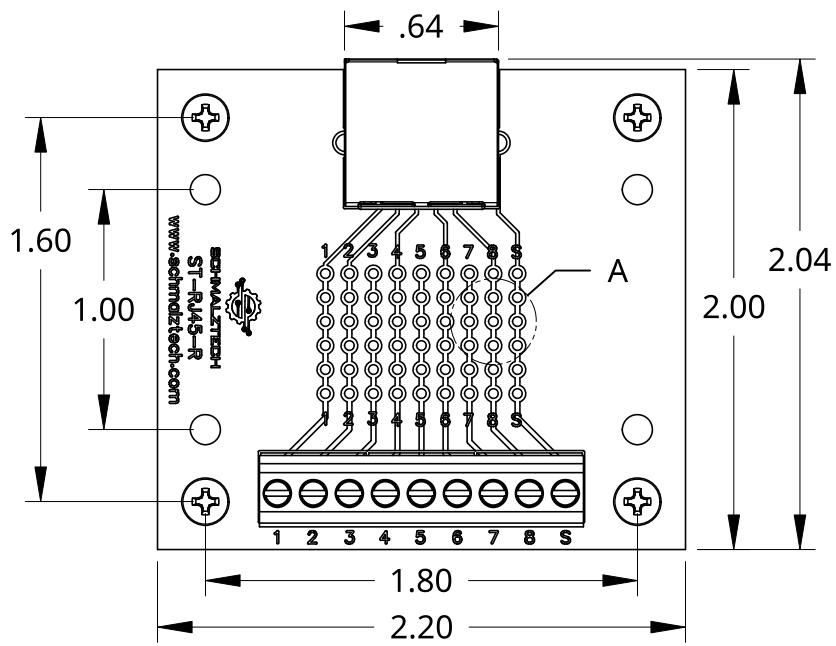

4

3

2

1

D

D

C

C

B

B

A

A

 <b>SCHMALZTECH</b>		TITLE ST-RJ45-R-FT			
		DESCRIPTION RJ45 BREAKOUT BOARD W/ FEET			
PHONE: (844) 399-9213	EMAIL: sales@schmalztech.com	WEB: www.schmalztech.com	SIZE <b>A</b>	DWG NO. ST-RJ45-R-FT	REV. <b>0</b>
UNITS INCH	DATE 03/11/2026	SHEET 1 of 1			