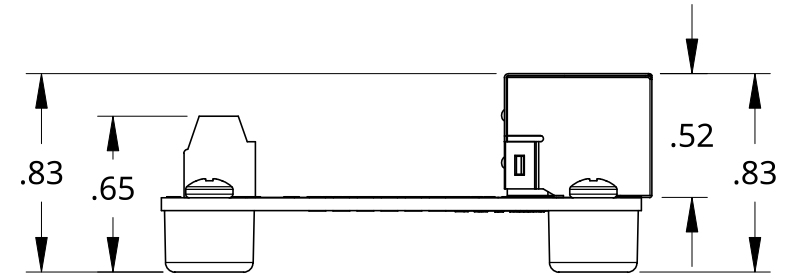

B

B

A

A

 <b>SCHMALZTECH</b>		TITLE ST-RJ45-R-FT			
		DESCRIPTION RJ45 BREAKOUT BOARD W/ FEET			
PHONE: (844) 399-9213	EMAIL: sales@schmalztech.com	WEB: www.schmalztech.com	SIZE <b>A</b>	DWG NO. ST-RJ45-R-FT	REV. <b>0</b>
UNITS INCH	DATE 03/11/2026	SHEET 1 of 1			