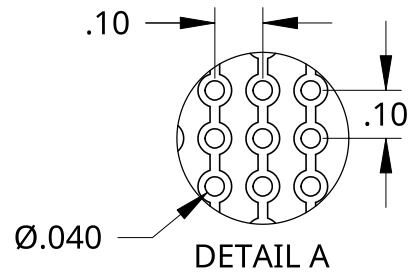

B

B

A

A

 <b>SCHMALZTECH</b>		TITLE ST-RJ45-R-FT			
		DESCRIPTION RJ45 BREAKOUT BOARD W/ FEET			
PHONE: (844) 399-9213	EMAIL: sales@schmalztech.com	WEB: www.schmalztech.com	SIZE <b>A</b>	DWG NO. ST-RJ45-R-FT	REV. <b>0</b>
UNITS INCH	DATE 03/11/2026	SHEET 1 of 1			