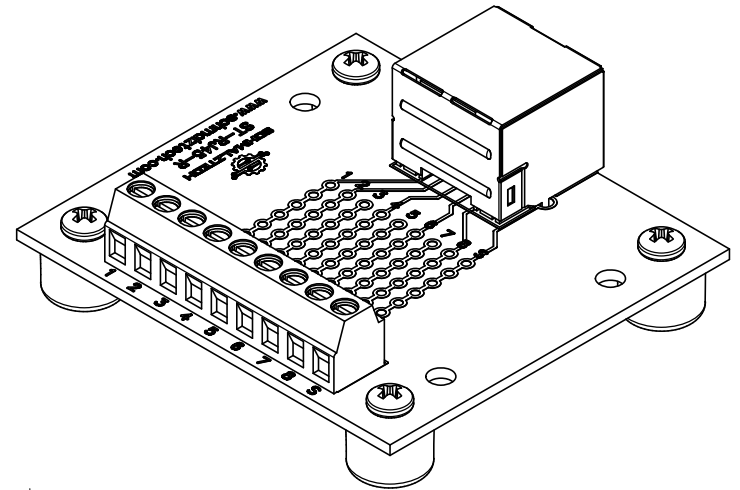

B

B

A

A

 <b>SCHMALZTECH</b>		TITLE ST-RJ45-R-FT			
		DESCRIPTION RJ45 BREAKOUT BOARD W/ FEET			
PHONE: (844) 399-9213	EMAIL: sales@schmalztech.com	WEB: www.schmalztech.com	SIZE <b>A</b>	DWG NO. ST-RJ45-R-FT	REV. <b>0</b>
UNITS INCH	DATE 03/11/2026	SHEET 1 of 1			