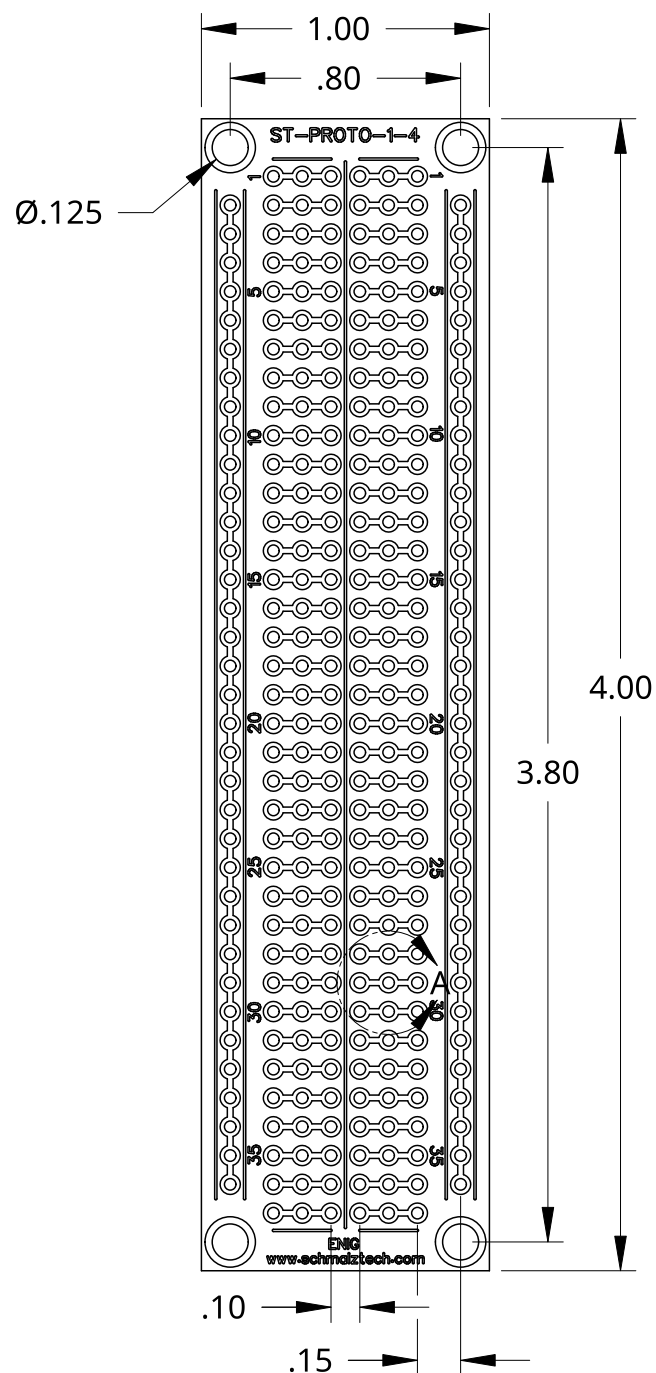

4

3

2

1

D

D

C

C

B

B

A

A

 SCHMALZTECH		TITLE		ST-PROTO-1-4
		DESCRIPTION		1" X 4" PROTOBOARD
PHONE: (844) 399-9213		SIZE	DWG. NO.	REV.
EMAIL: sales@schmalztech.com		A	ST-PROTO-1-4	0
WEB: www.schmalztech.com		UNITS	DATE	SHEET
		INCH	05/20/2024	1 of 1

4

3

2

1