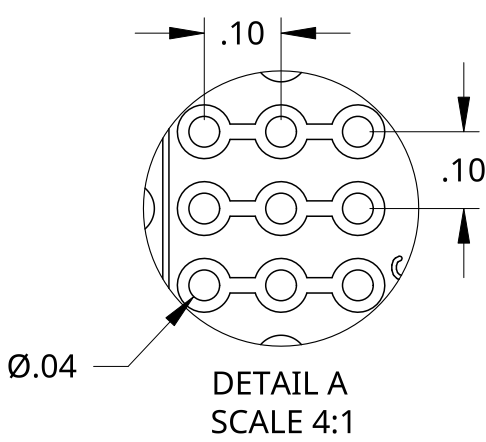

B

B

A

A

 SCHMALZTECH		TITLE		ST-PROTO-1-4
		DESCRIPTION		1" X 4" PROTOBOARD
PHONE: (844) 399-9213		SIZE	DWG. NO.	REV.
EMAIL: sales@schmalztech.com		A	ST-PROTO-1-4	0
WEB: www.schmalztech.com		UNITS	DATE	SHEET
		INCH	05/20/2024	1 of 1