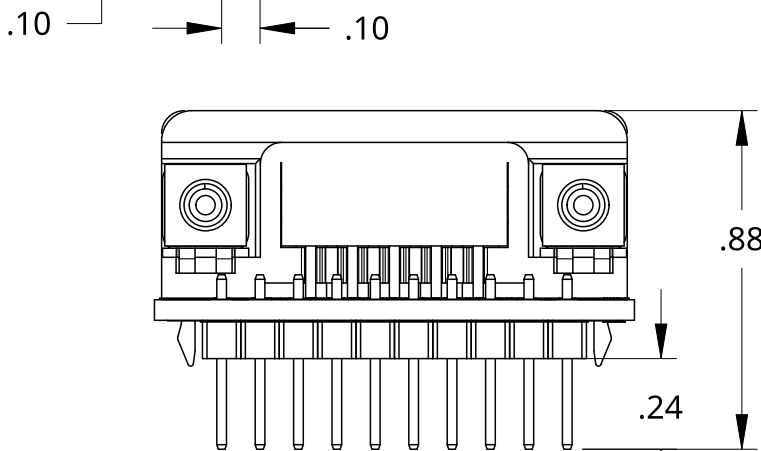

B

B

A

A

**SCHMALZTECH**

PHONE: (844) 399-9213  
 EMAIL: sales@schmalztech.com  
 WEB: www.schmalztech.com

|                              |               |        |  |
|------------------------------|---------------|--------|--|
| TITLE                        |               |        |  |
| ST-DB9-M-R-BB                |               |        |  |
| DESCRIPTION                  |               |        |  |
| DB9 MALE BREADBOARD BREAKOUT |               |        |  |
| SIZE                         | DWG NO.       | REV.   |  |
| A                            | ST-DB9-M-R-BB | 0      |  |
| UNITS                        | DATE          | SHEET  |  |
| INCH                         | 09/25/2024    | 1 of 1 |  |