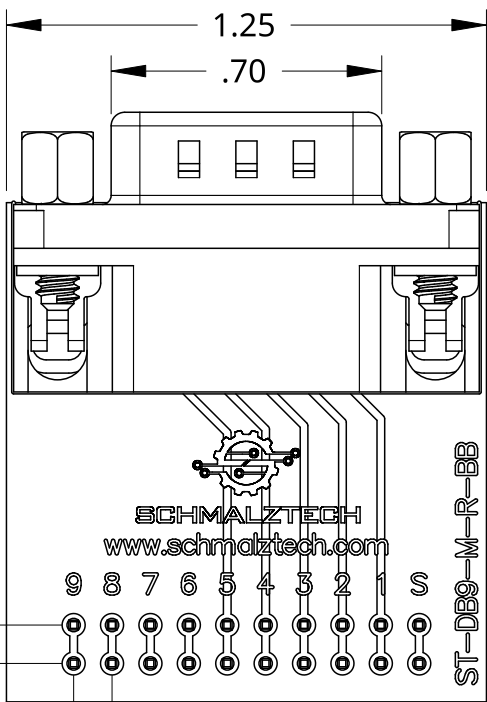

B

B

A

A

**SCHMALZTECH**

PHONE: (844) 399-9213  
 EMAIL: sales@schmalztech.com  
 WEB: www.schmalztech.com

|                              |               |        |  |
|------------------------------|---------------|--------|--|
| TITLE                        |               |        |  |
| ST-DB9-M-R-BB                |               |        |  |
| DESCRIPTION                  |               |        |  |
| DB9 MALE BREADBOARD BREAKOUT |               |        |  |
| SIZE                         | DWG NO.       | REV.   |  |
| A                            | ST-DB9-M-R-BB | 0      |  |
| UNITS                        | DATE          | SHEET  |  |
| INCH                         | 09/25/2024    | 1 of 1 |  |