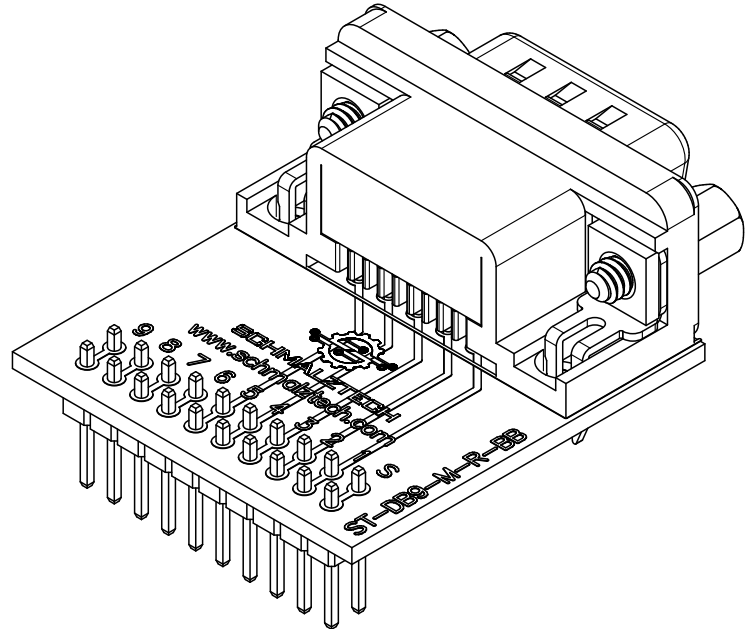

4

3

2

1

D

D

C

C

B

B

A

A

**SCHMALZTECH**

PHONE: (844) 399-9213  
 EMAIL: sales@schmalztech.com  
 WEB: www.schmalztech.com

|                              |               |        |  |
|------------------------------|---------------|--------|--|
| TITLE                        |               |        |  |
| ST-DB9-M-R-BB                |               |        |  |
| DESCRIPTION                  |               |        |  |
| DB9 MALE BREADBOARD BREAKOUT |               |        |  |
| SIZE                         | DWG NO.       | REV.   |  |
| A                            | ST-DB9-M-R-BB | 0      |  |
| UNITS                        | DATE          | SHEET  |  |
| INCH                         | 09/25/2024    | 1 of 1 |  |