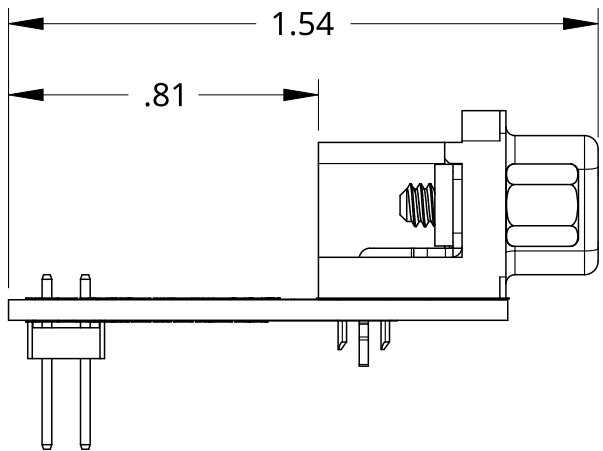

B

B

A

A

**SCHMALZTECH**

PHONE: (844) 399-9213  
 EMAIL: sales@schmalztech.com  
 WEB: www.schmalztech.com

|                              |               |        |  |
|------------------------------|---------------|--------|--|
| TITLE                        |               |        |  |
| ST-DB9-M-R-BB                |               |        |  |
| DESCRIPTION                  |               |        |  |
| DB9 MALE BREADBOARD BREAKOUT |               |        |  |
| SIZE                         | DWG NO.       | REV.   |  |
| A                            | ST-DB9-M-R-BB | 0      |  |
| UNITS                        | DATE          | SHEET  |  |
| INCH                         | 09/25/2024    | 1 of 1 |  |