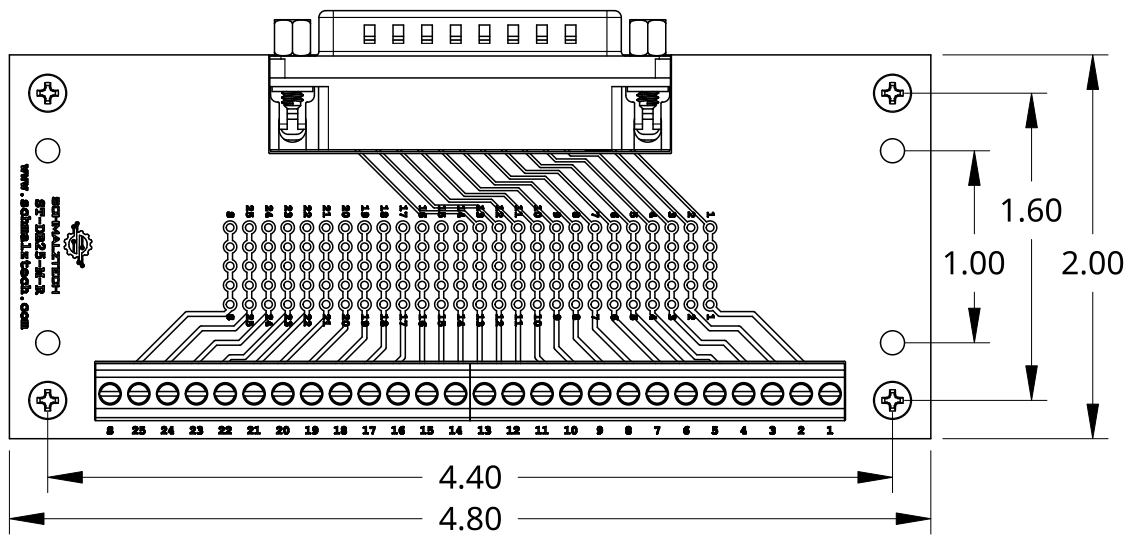

4

3

2

1

D

D

C

C

B

B

A

A

SCHMALZTECH

PHONE: (844) 399-9213
 EMAIL: sales@schmalztech.com
 WEB: www.schmalztech.com

TITLE			
ST-DB25-M-R-FT			
DESCRIPTION			
DB25 MALE BREAKOUT BOARD W/ FEET			
SIZE	DWG NO.	REV.	
A	ST-DB25-M-R-FT	0	
UNITS	DATE	SHEET	
INCH	12/13/2024	1 of 1	