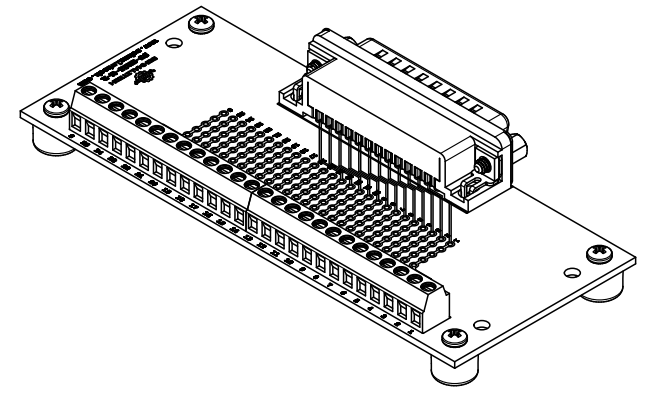

4

3

2

1

D

D

C

C

B

B

A

A

SCHMALZTECH

PHONE: (844) 399-9213
 EMAIL: sales@schmalztech.com
 WEB: www.schmalztech.com

TITLE			
ST-DB25-M-R-FT			
DESCRIPTION			
DB25 MALE BREAKOUT BOARD W/ FEET			
SIZE	DWG NO.	REV.	
A	ST-DB25-M-R-FT	0	
UNITS	DATE	SHEET	
INCH	12/13/2024	1 of 1	