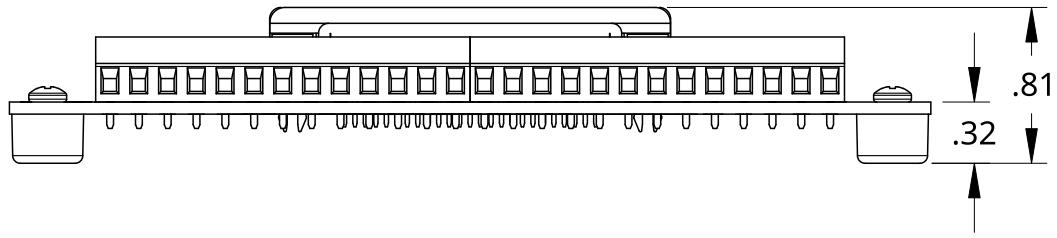

B

B

A

A

SCHMALZTECH

PHONE: (844) 399-9213
 EMAIL: sales@schmalztech.com
 WEB: www.schmalztech.com

TITLE			
ST-DB25-M-R-FT			
DESCRIPTION			
DB25 MALE BREAKOUT BOARD W/ FEET			
SIZE	DWG NO.	REV.	
A	ST-DB25-M-R-FT	0	
UNITS	DATE	SHEET	
INCH	12/13/2024	1 of 1	