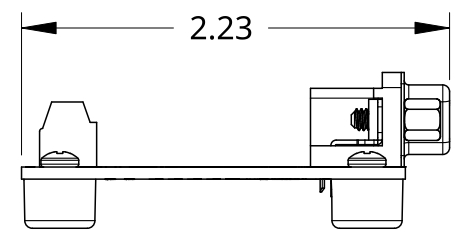

B

B

A

A

SCHMALZTECH

PHONE: (844) 399-9213
 EMAIL: sales@schmalztech.com
 WEB: www.schmalztech.com

TITLE			
ST-DB25-M-R-FT			
DESCRIPTION			
DB25 MALE BREAKOUT BOARD W/ FEET			
SIZE	DWG NO.	REV.	
A	ST-DB25-M-R-FT	0	
UNITS	DATE	SHEET	
INCH	12/13/2024	1 of 1	